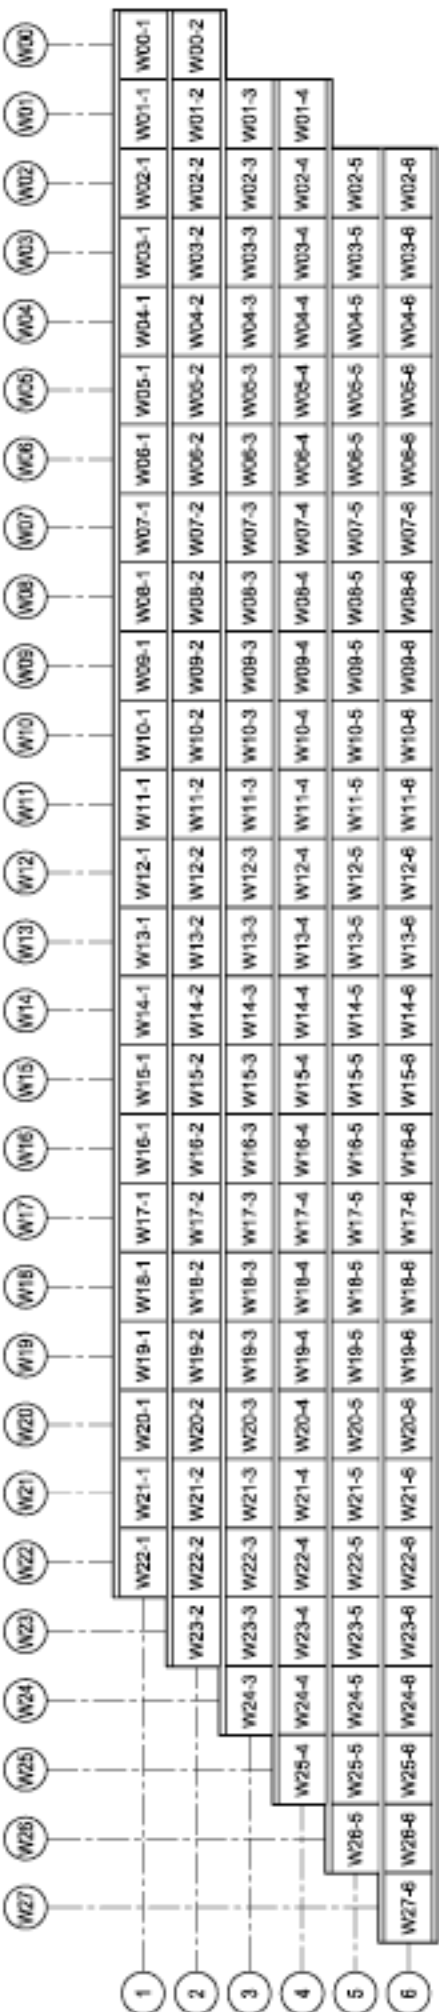

Staten Island September 11 Memorial

Guide to locating names on Remembrance Plaques

Names are listed alphabetically with a location key on Pages 2-3.

First find the name and then use the key to locate placement using the chart on Page 4.

The location key begins with the letter E or W, indicating either the east wall or the west wall.

The first 2-digit number (00-27) indicates the plaque location from north (water's edge) to south.

The last number (1-6) indicates the rows, from top to bottom.

WEST WALL

EAST WALL

VIEW AXIS
TOWARDS
WTC SITE